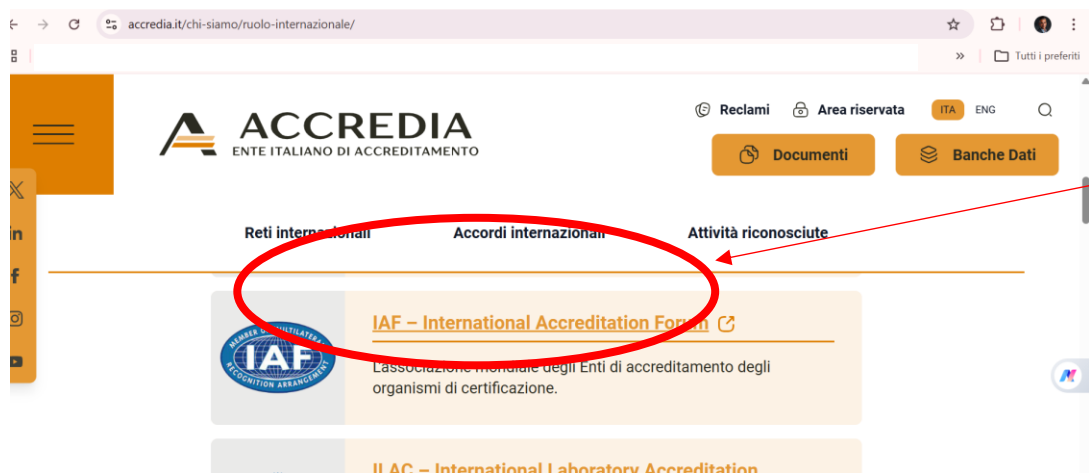

3. Clicca sopra la voce «**IAF**»