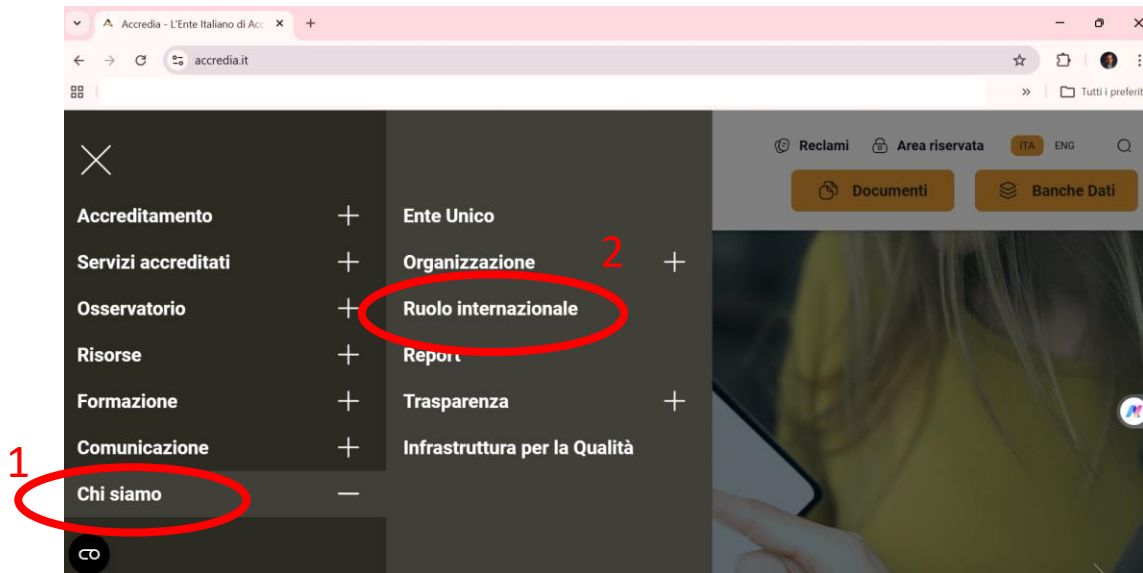

**RICERCA VALIDITA' CERTIFICATO**

**[www.accredia.it](http://www.accredia.it)**

**SEGUI I PASSAGGI...**

# 1. Apri il sito: [www.accredia.it](http://www.accredia.it)

The screenshot shows the homepage of the ACCREDIA website. At the top, there is a navigation bar with the ACCREDIA logo (a stylized 'A' with three horizontal lines) and the text 'ENTE ITALIANO DI ACCREDITAMENTO'. To the right of the logo are links for 'Reclami', 'Area riservata', and language options 'ITA' and 'ENG'. Below these are two prominent orange buttons: 'Documenti' and 'Banche Dati'. On the left side, there is a vertical orange bar containing social media icons for X, LinkedIn, Facebook, Instagram, and YouTube. The main content area features a large banner with a background image of a person pointing at a whiteboard in a classroom setting. The banner text reads 'Competenze digitali' in large white font, followed by 'Certificazioni informatiche DigComp 2.2 e DigComp Edu per le graduatorie GPS e ATA del personale scolastico.' in smaller white font. A small circular logo is visible in the bottom right corner of the banner.